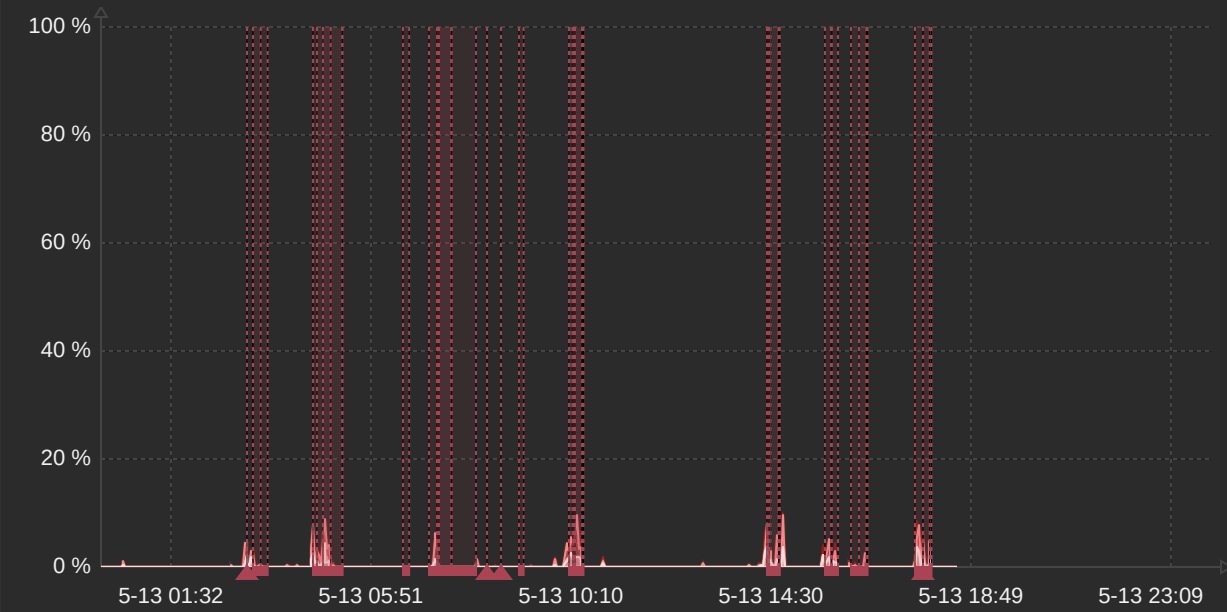

Zabbix server problems

Time ▼	Recovery time	Status	Info	Host	Problem • Severity	Duration	Ack	Actions
11:04:37		PROBLEM		Zabbix server	Zabbix agent is not available (for 3m)	19m 9s	No	

Values processed per second

Utilization of data collectors

Utilization of internal processes

Cache usage

Value cache effectiveness

Queue size