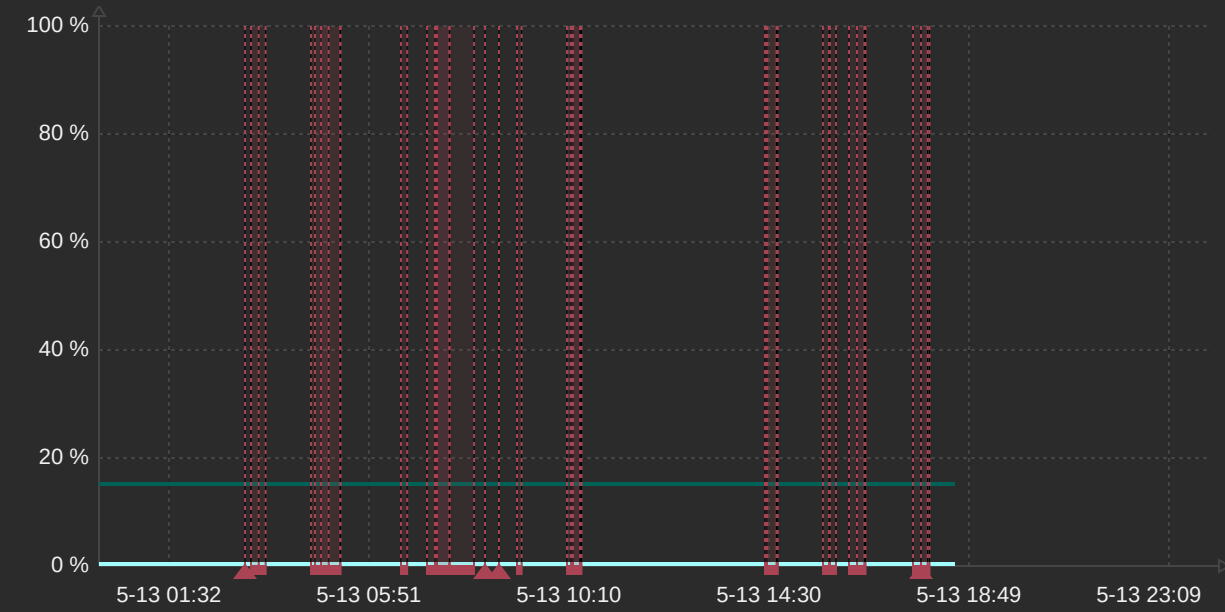

Zabbix server problems

Time ▼	Recovery time	Status	Info	Host	Problem • Severity	Duration	Ack	Actions
11:04:37		PROBLEM		Zabbix server	Zabbix agent is not available (for 3m)	19m 9s	No	

Values processed per second

Utilization of data collectors

Utilization of internal processes

Cache usage

Value cache effectiveness

Queue size