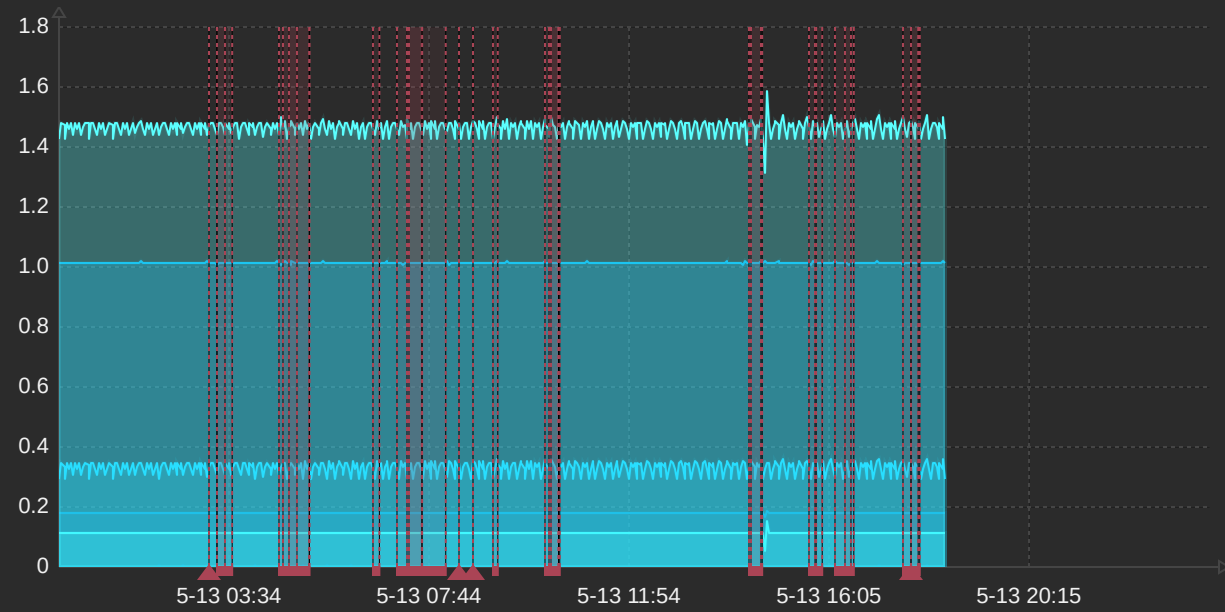

Zabbix server problems

Time ▼	Recovery time	Status	Info	Host	Problem • Severity	Duration	Ack	Actions
11:04:37		PROBLEM		Zabbix server	Zabbix agent is not available (for 3m)	19m 9s	No	

Values processed per second

Utilization of data collectors

Utilization of internal processes

Cache usage

Value cache effectiveness

Queue size