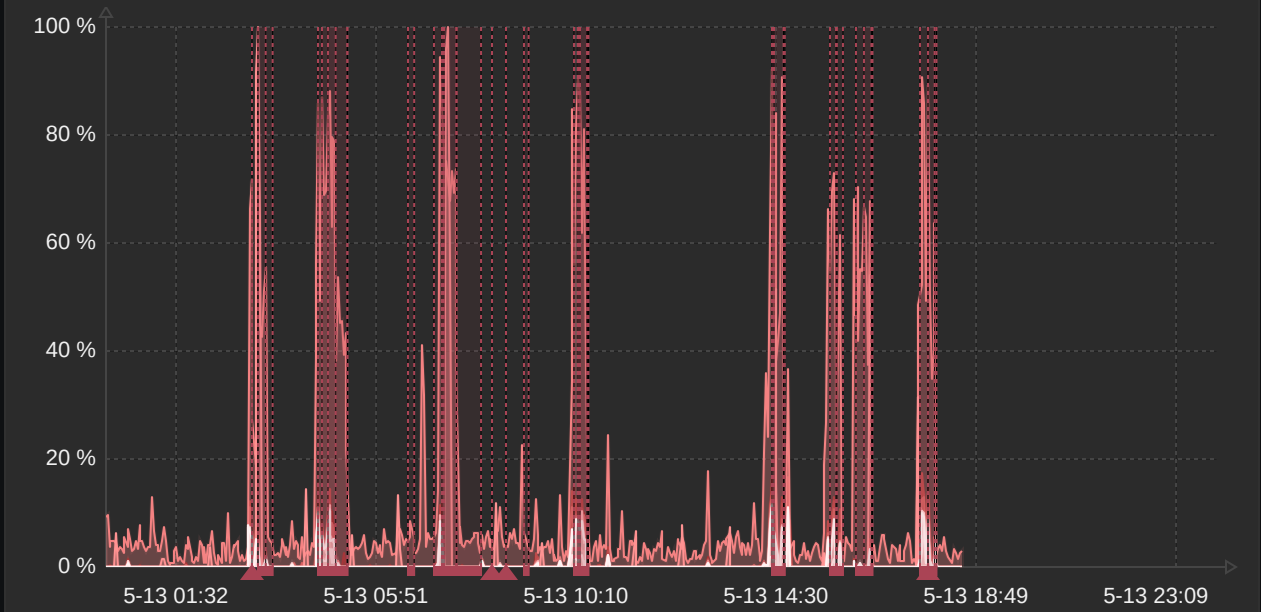

Zabbix server problems

Time ▼	Recovery time	Status	Info	Host	Problem • Severity	Duration	Ack	Actions
11:04:37		PROBLEM		Zabbix server	Zabbix agent is not available (for 3m)	19m 9s	No	

Values processed per second

Utilization of data collectors

Utilization of internal processes

Cache usage

Value cache effectiveness

Queue size