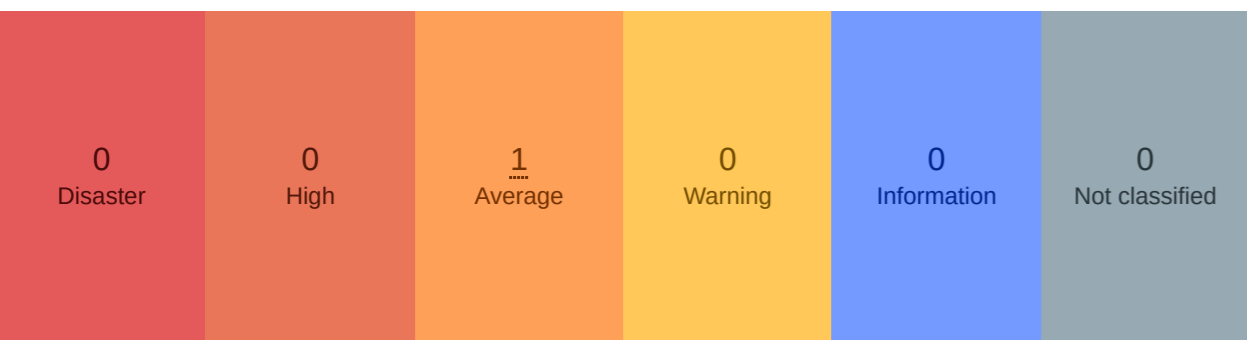

19:46

Riga

0.87 ↓
Zabbix server
Values per second

Zabbix server: /: Filesystem is read-only

Geomap

Problems by severity

Current problems

Time	Info	Host	Problem • Severity	Duration	Update	Actions	Tags
18:01:26		Zabbix server	Linux: Zabbix agent is not available (for 3m)	1h 45m 6s	Update		class: os component: system scope: availability ...

Host availability

Top hosts by CPU utilization

Utilization	1m avg	5m avg	15m avg	Processes
Zabbix server  56.21 %	5.73	5.26	3.79	318

System information

Parameter	Value	Details
Zabbix server is running	Yes	localhost:10051
Zabbix server version	7.0.0alpha3	
Zabbix frontend version	7.0.0alpha3	
Number of hosts (enabled/disabled)	1	1 / 0
Number of templates	279	
Number of items (enabled/disabled/not supported)	145	55 / 0 / 90
Number of triggers (enabled/disabled [problem/ok])	79	79 / 0 [1 / 78]
Number of users (online)	2	1
Required server performance, new values per second	1.73	
High availability cluster	Disabled	